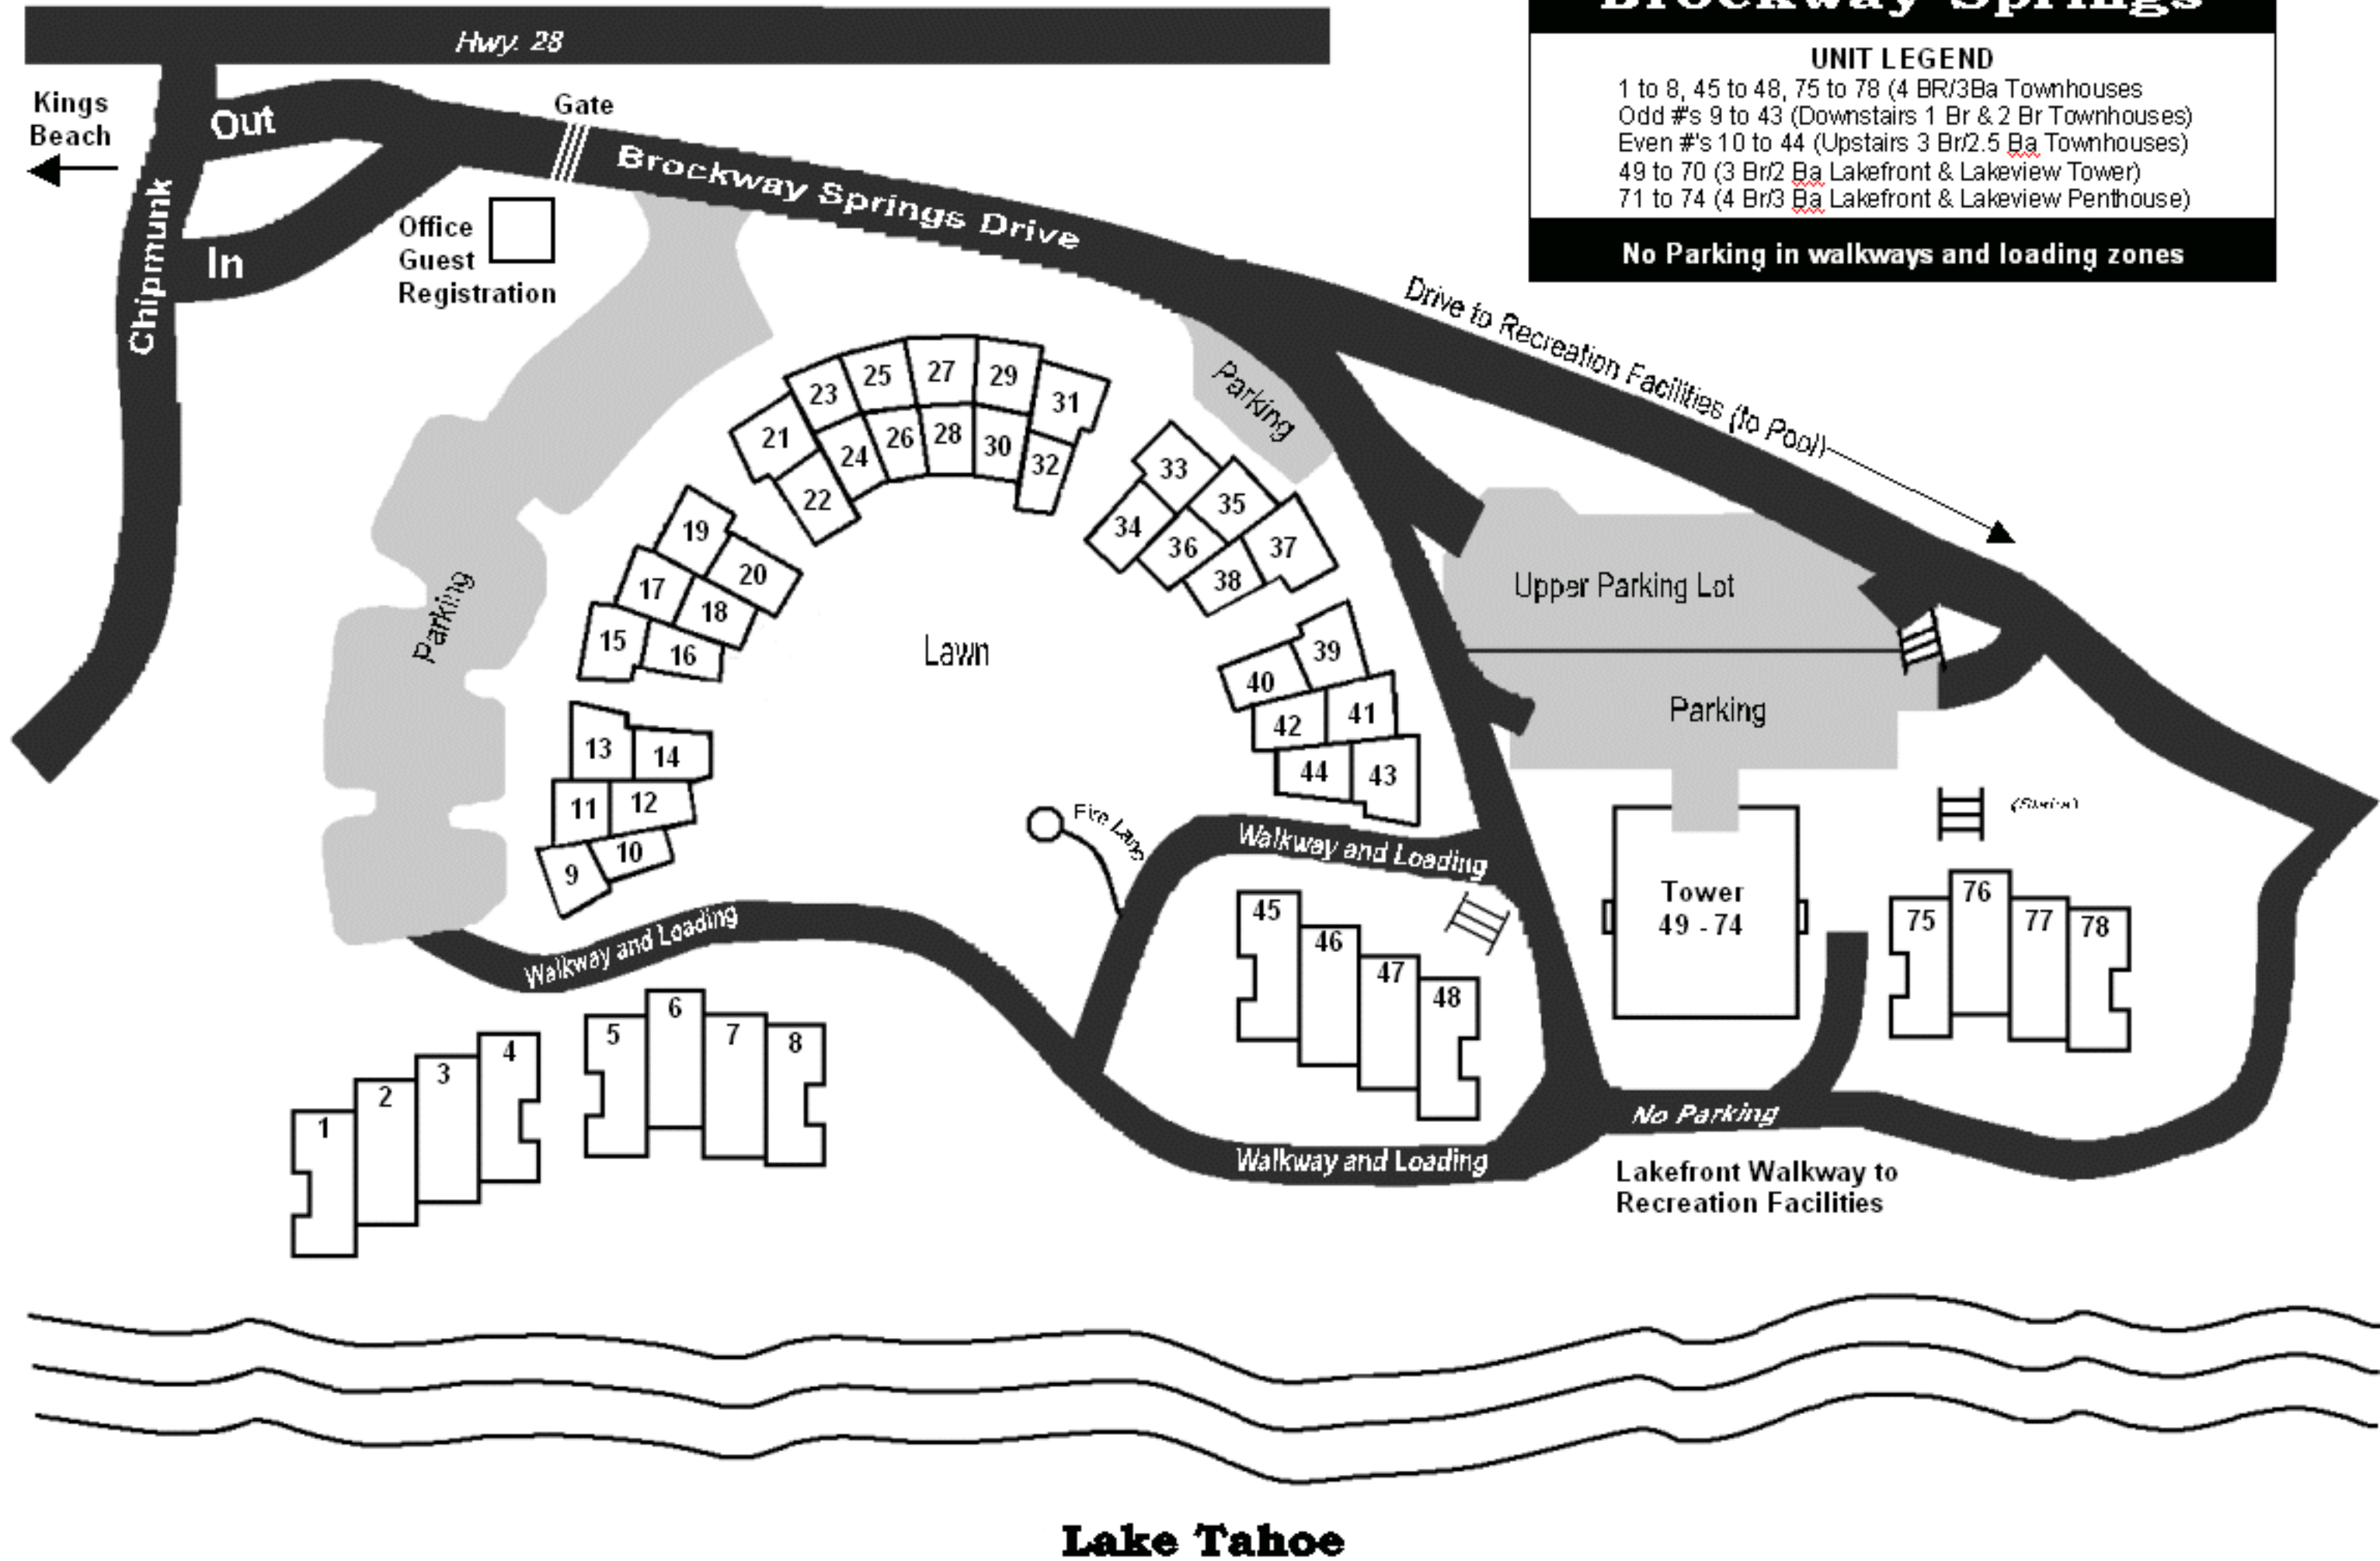

# Brockway Springs

## UNIT LEGEND

- 1 to 8, 45 to 48, 75 to 78 (4 BR/3Ba Townhouses)
- Odd #'s 9 to 43 (Downstairs 1 Br & 2 Br Townhouses)
- Even #'s 10 to 44 (Upstairs 3 Br/2.5 Ba Townhouses)
- 49 to 70 (3 Br/2 Ba Lakefront & Lakeview Tower)
- 71 to 74 (4 Br/3 Ba Lakefront & Lakeview Penthouse)

**No Parking in walkways and loading zones**

**Lake Tahoe**